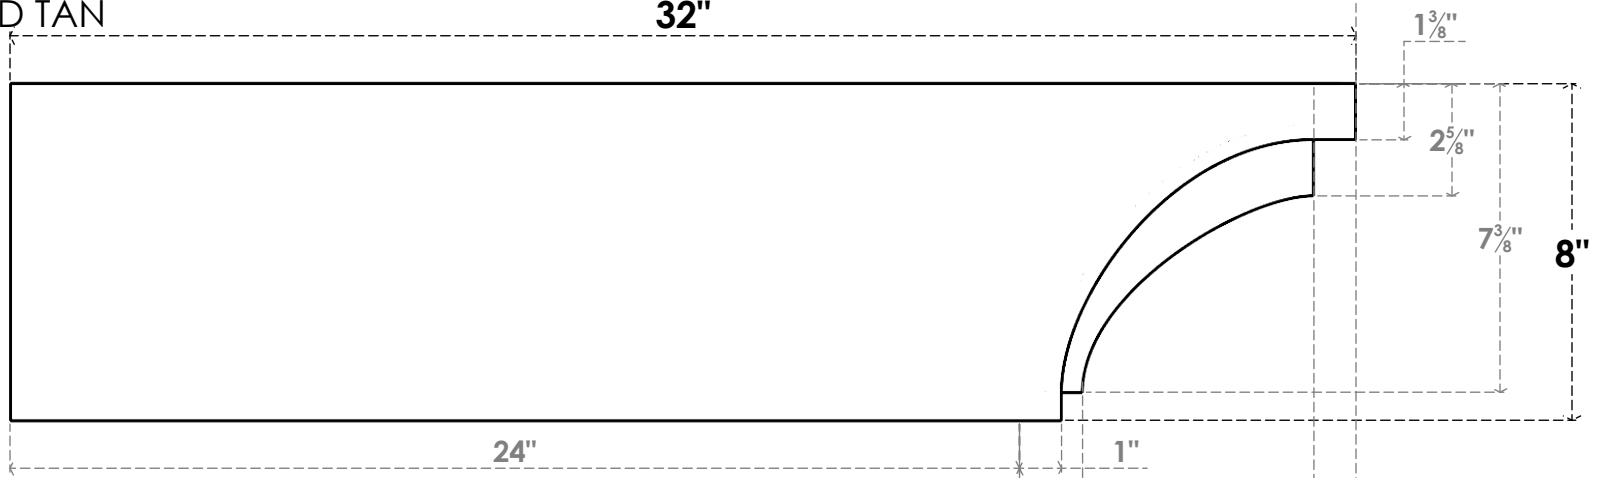

ITEM NUMBER: RFTURO060X08000X32000X008RIV00RCPR

6"W X 8"H X 32"L TIMBERTHANE ROUGH CEDAR RIVERA FAUX WOOD OPEN RAFTER TAIL, 8"L END, PRIMED TAN

SIDE PROFILE

FRONT PROFILE

ISOMETRIC

GENERATED DATE : 03/02/2023