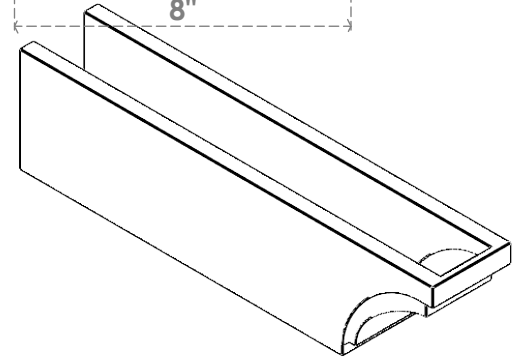

ITEM NUMBER: RFTURO060X08000X32000X008RIV00RCPR

6"W X 8"H X 32"L TIMBERTHANE ROUGH CEDAR RIVERA FAUX WOOD OPEN RAFTER TAIL, 8"L END, PRIMED TAN

SIDE PROFILE

FRONT PROFILE

ISOMETRIC

GENERATED DATE : 03/02/2023