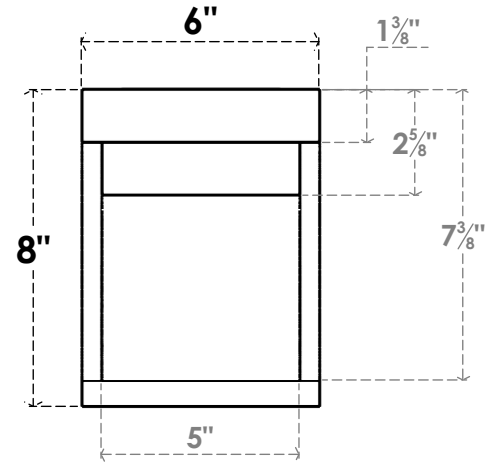

ITEM NUMBER: RFTURO060X08000X32000X008RIV00RCPR

6"W X 8"H X 32"L TIMBERTHANE ROUGH CEDAR RIVERA FAUX WOOD OPEN RAFTER TAIL, 8"L END, PRIMED TAN

SIDE PROFILE

FRONT PROFILE

ISOMETRIC

GENERATED DATE : 03/02/2023